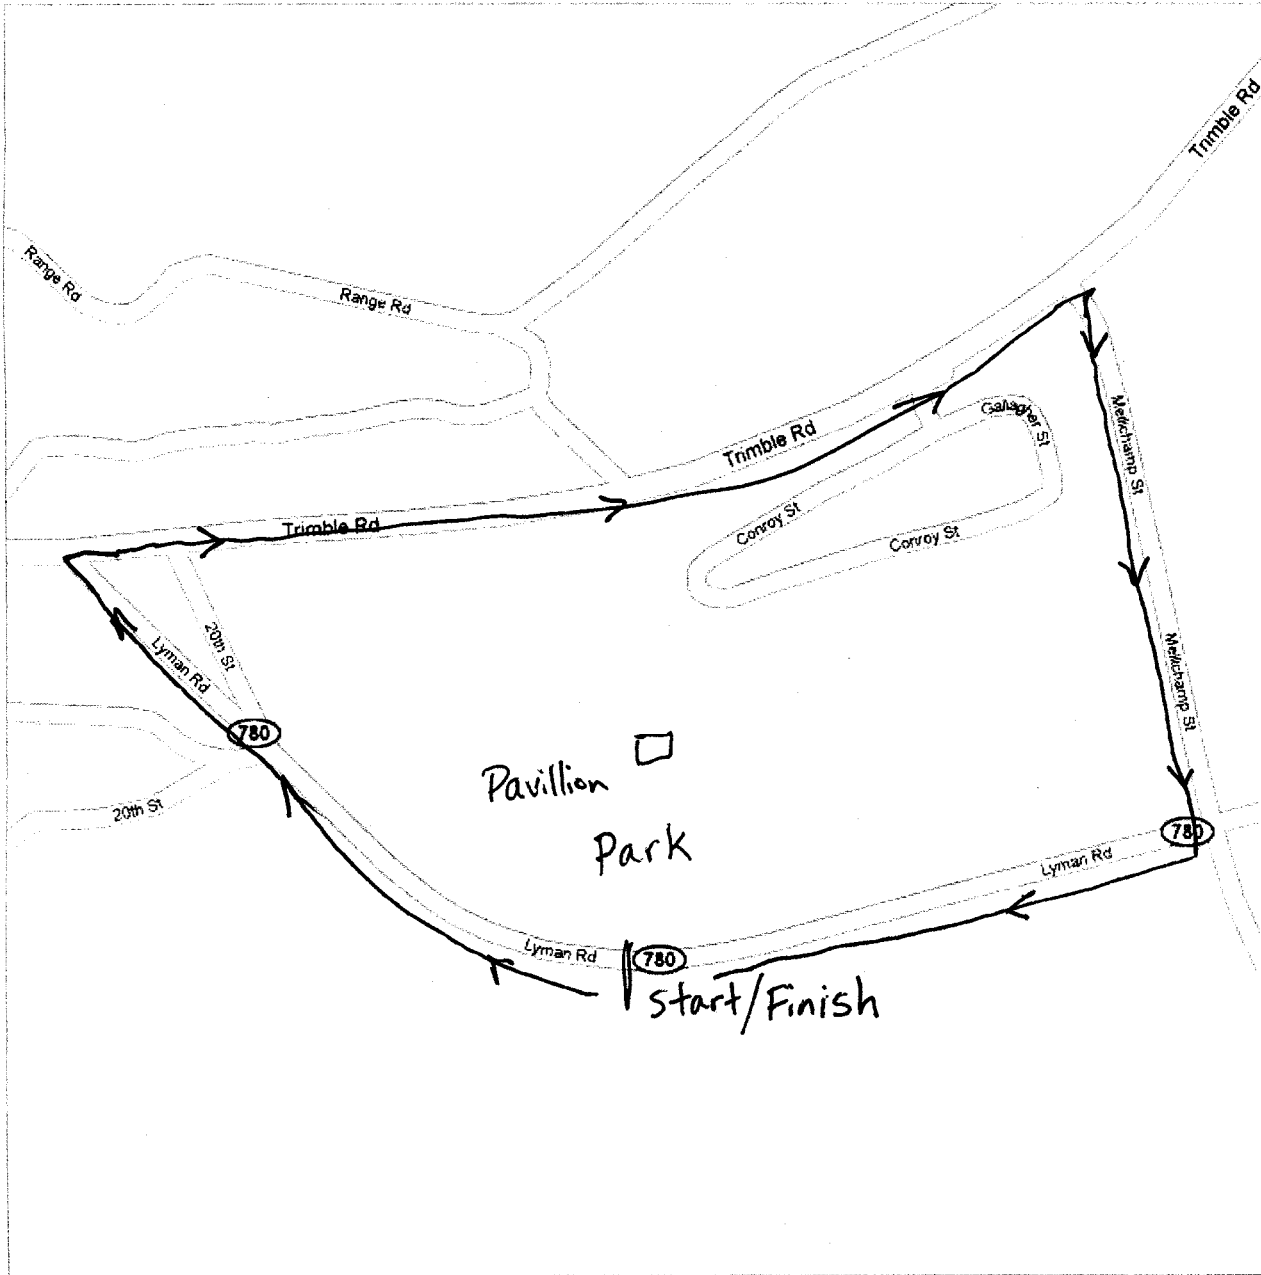

Address **Schofield Barracks**  
**Waianae, HI**

Get Google Maps on your phone

Text the word "GMAPS" to 466453

Time Trial Course (one direction only)

Circuit Race Course (multiple loops)