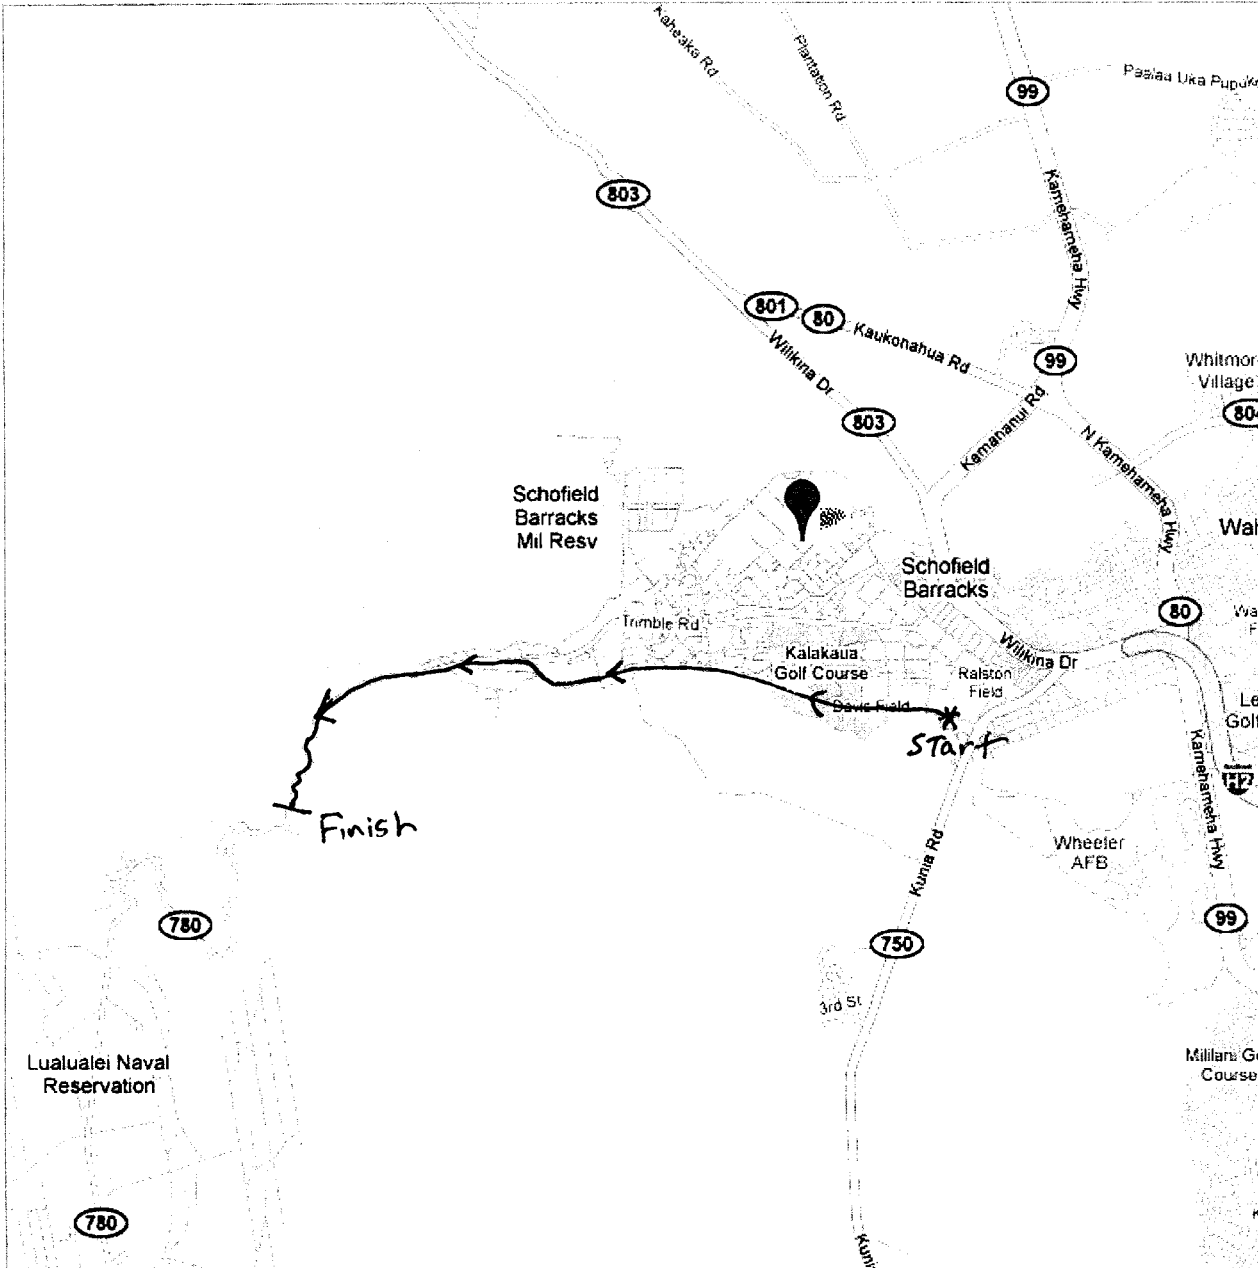

Address **Schofield Barracks**  
**Waianae, HI**

Get Google Maps on your phone

Text the word "GMAPS" to 466453

Time Trial Course (one direction only)

Circuit Race Course (multiple loops)